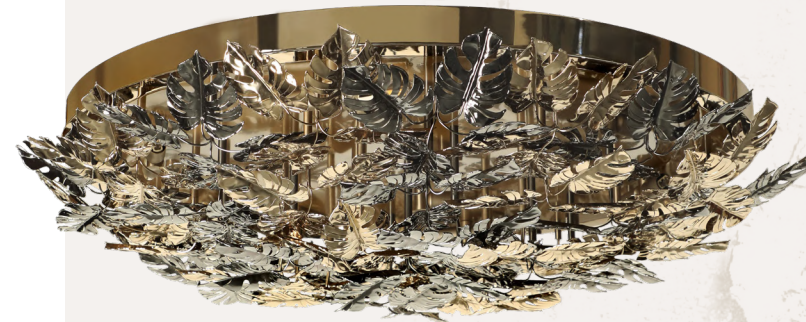

RAINFOREST

ALSO FEATURED BY CASTRO: ELÉA ROUND TABLE | MARE CHAIR | BACCARA WALL LIGHT

ALSO FEATURED BY CASTRO: FLUSSO DINING TABLE | ISIDERE DINING CHAIR

SUSPENSION 9821.150X50

DIMENSIONS: H.50CM - W.50CM - D.150CM WEIGHT: NET 50KG
BULBS: 22X G9 (MAX 28W) MATERIAL: BRASS & GLASS

WALL LIGHT 9826.80

DIMENSIONS: H.20CM - DØ.80CM WEIGHT: NET 21KG
BULBS: 12X G9 (MAX 28W) MATERIAL: BRASS

PLAFONNIER 9826.80

DIMENSIONS: H.20CM - DØ.80CM WEIGHT: NET 21KG
BULBS: 12X G9 (MAX 28W) MATERIAL: BRASS